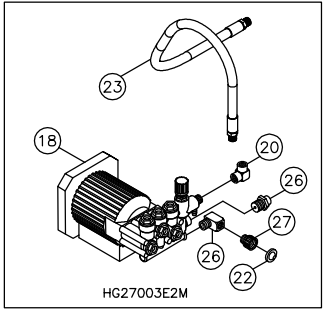

HG PROLINE M SERIES

03-13-08

EFFECTIVE S/N 200800657

HG PROLINE M SERIES PARTS LIST

1	HHG08	FRAME HG M SERIES (2006) STAINLESS	ALL
2	HHG05	HANDLE SSTEEL HG FRAME	ALL
3	BC226	COIL,ASSEMBLY SINGLE PASS 1 PK SCH 80	HG15015E1M,HG27003E2M
4	B0004	HG COIL HEAD 4in ID x 14in ASM	ALL
5	BN105	DISC RETAINER 12.25" OD W/4.375 HOLE	ALL
6	BN053	INSUL BLKT 50SQ' 1/2 x 24 8# 25'	ALL
7	B0098	COIL WRAP HG BOTTOM	ALL
8	B0094	COIL WRAP-TOP HG15015E1H	HG15015E1M,HG27003E2M
9	BC140	COIL 1 PK 14" SCH 80 SINGLE PASS	HG15015E1M,HG27003E2M
	B0093	INNER WRAP HG15015E1H	HG15015E1M,HG27003E2M
10	BC140	COIL, HOT 2 GO 1PK SCH 80	ALL
11	FW225	WASHER 2.25" OD16 GA STAINLESS STEEL	ALL
12	BN127	DISC RETAINER 13.20" OD W/1.30" HOLE	ALL
13	B0003	HG COIL CAP 1 3/8" ID x 14.00"	ALL
14	BC820	BURNER NIPPLE 1/2" x 2.00" SCH 80 BLK PIPE	HG15015E1M,HG27003E2M
15	DE08S	TEE 1/2" SPECIAL 3/8" TAP	ALL
16	HHG57	HG/HPG BURNER RAIN GUARD	ALL
17	ME202	MOTOR 1.5 HP 120V 1PH 1725RPM	HG15015E1M
	ME504	MOTOR 5HP 208/230v 1PH 3450RPM	HG27003E2M
18	PH322	PUMP 3 @ 2000 SHAFT 5/8 ELECTRIC	HG15015E1M
	PC257	PUMP 2.5 @ 2700, AXIAL 3/4 ELE	HG27003E2M
19	D5066	ELL 3/8" BRASS	HG15015E1M
20	DC066	ELL 3/8" STEEL	HG27003E2M
21	D008M	GARDEN HA 1/2" NPT MALE	ALL
22	D0021	SCREN WASHER GARDEN HA	ALL
23	DH200	HOSE 3/8 x 20 4000PSI	HG15015E1M
	DH026	HOSE 3/8 x 26.5 5000PSI	HG27003E2M
24	VF042	STRAINER CHEM (NO CHECK)	ALL
25	DHB04	TUBING; CLEAR BRADED; 1/4"	ALL
26	D5088	ELL 1/2" BRASS	HG15015E1M
	D5588	STREET ELL 1/2" BRASS	HG27003E2M
27	D008M	GARDEN HA 1/2" NPT MALE	ALL
28	HT104	TIRE & WHEEL 4 x 10 3/4 BORE G	ALL
29	UPT45	THERM DUMP VALVE 145f 3/8" MPT*	HG27003E2M
30	DB507	NIPPLE 3.8" x 1/2" STEEL	ALL
31	VS005	FLOW SWITCH 8 @ 4200 ST5	ALL
32	D2066	NIPPLE 3/8" BRASS	HG15015E1M
	DB506	NIPPLE 3/8" STEEL	HG27003E2M
33	D6566	BRANCH TEE 3/8" BRASS	HG15015E1M
	DEB66	BRANCH TEE 3/8" STEEL	HG27003E2M
34	DE867	SWIVEL 3/8"FP x 3/8"FPS	ALL
35	UP120	PRESSURE RELIEF 2000PSI ORANGE	HG15015E1M
	UP137	PRESSUR RELIEF 3700psi BLACK	HG27003E2M
36	DE568	SWIVEL 3/8"F x 1/2"M STEEL	ALL
37	UPB05	ADAPTER FITTING-BURST-DISC***	ALL
38	UPB80	BUST DISC 8000psi TORQUE 32-4	ALL
39	FWS07	WASHER 1/4" x 1 1/2"od STAINLESS	ALL
40	FB425	TEK SCREW 1/4" x 1 1/2" ZINC PLATED	ALL
41	ECH45	HEAT SWITCH 245F (1/2" NPT) WIT	ALL
42	BU605	BURNER ; BECKET 115V	HG15015E1M
	BU602	BURNER; BECKET SM 230v	HG27003E2M
43	BPA10	FUEL PUMP MOD A2VA-7116	ALL
44	BZ101	FUEL NOZZLE 1.0 90W	HG15015E1M
	BZ152	FUEL NOZZLE 1.5 90A	HG27003E2M
45	BM556	BURNER MOTOR 115v HG	HG15015E1M
	BM562	BURNER MOTOR 220v BECKET	HG27003E2M
46	EWC08	STRAIN RELIEF 1/2" HEYCO	ALL
47	BF015	FUEL FILTER; INLINE	ALL
48	WT037	FUEL TANK 4 GAL DIESEL BLACK	ALL
49	WT080	FUEL CAP; DIESEL	ALL