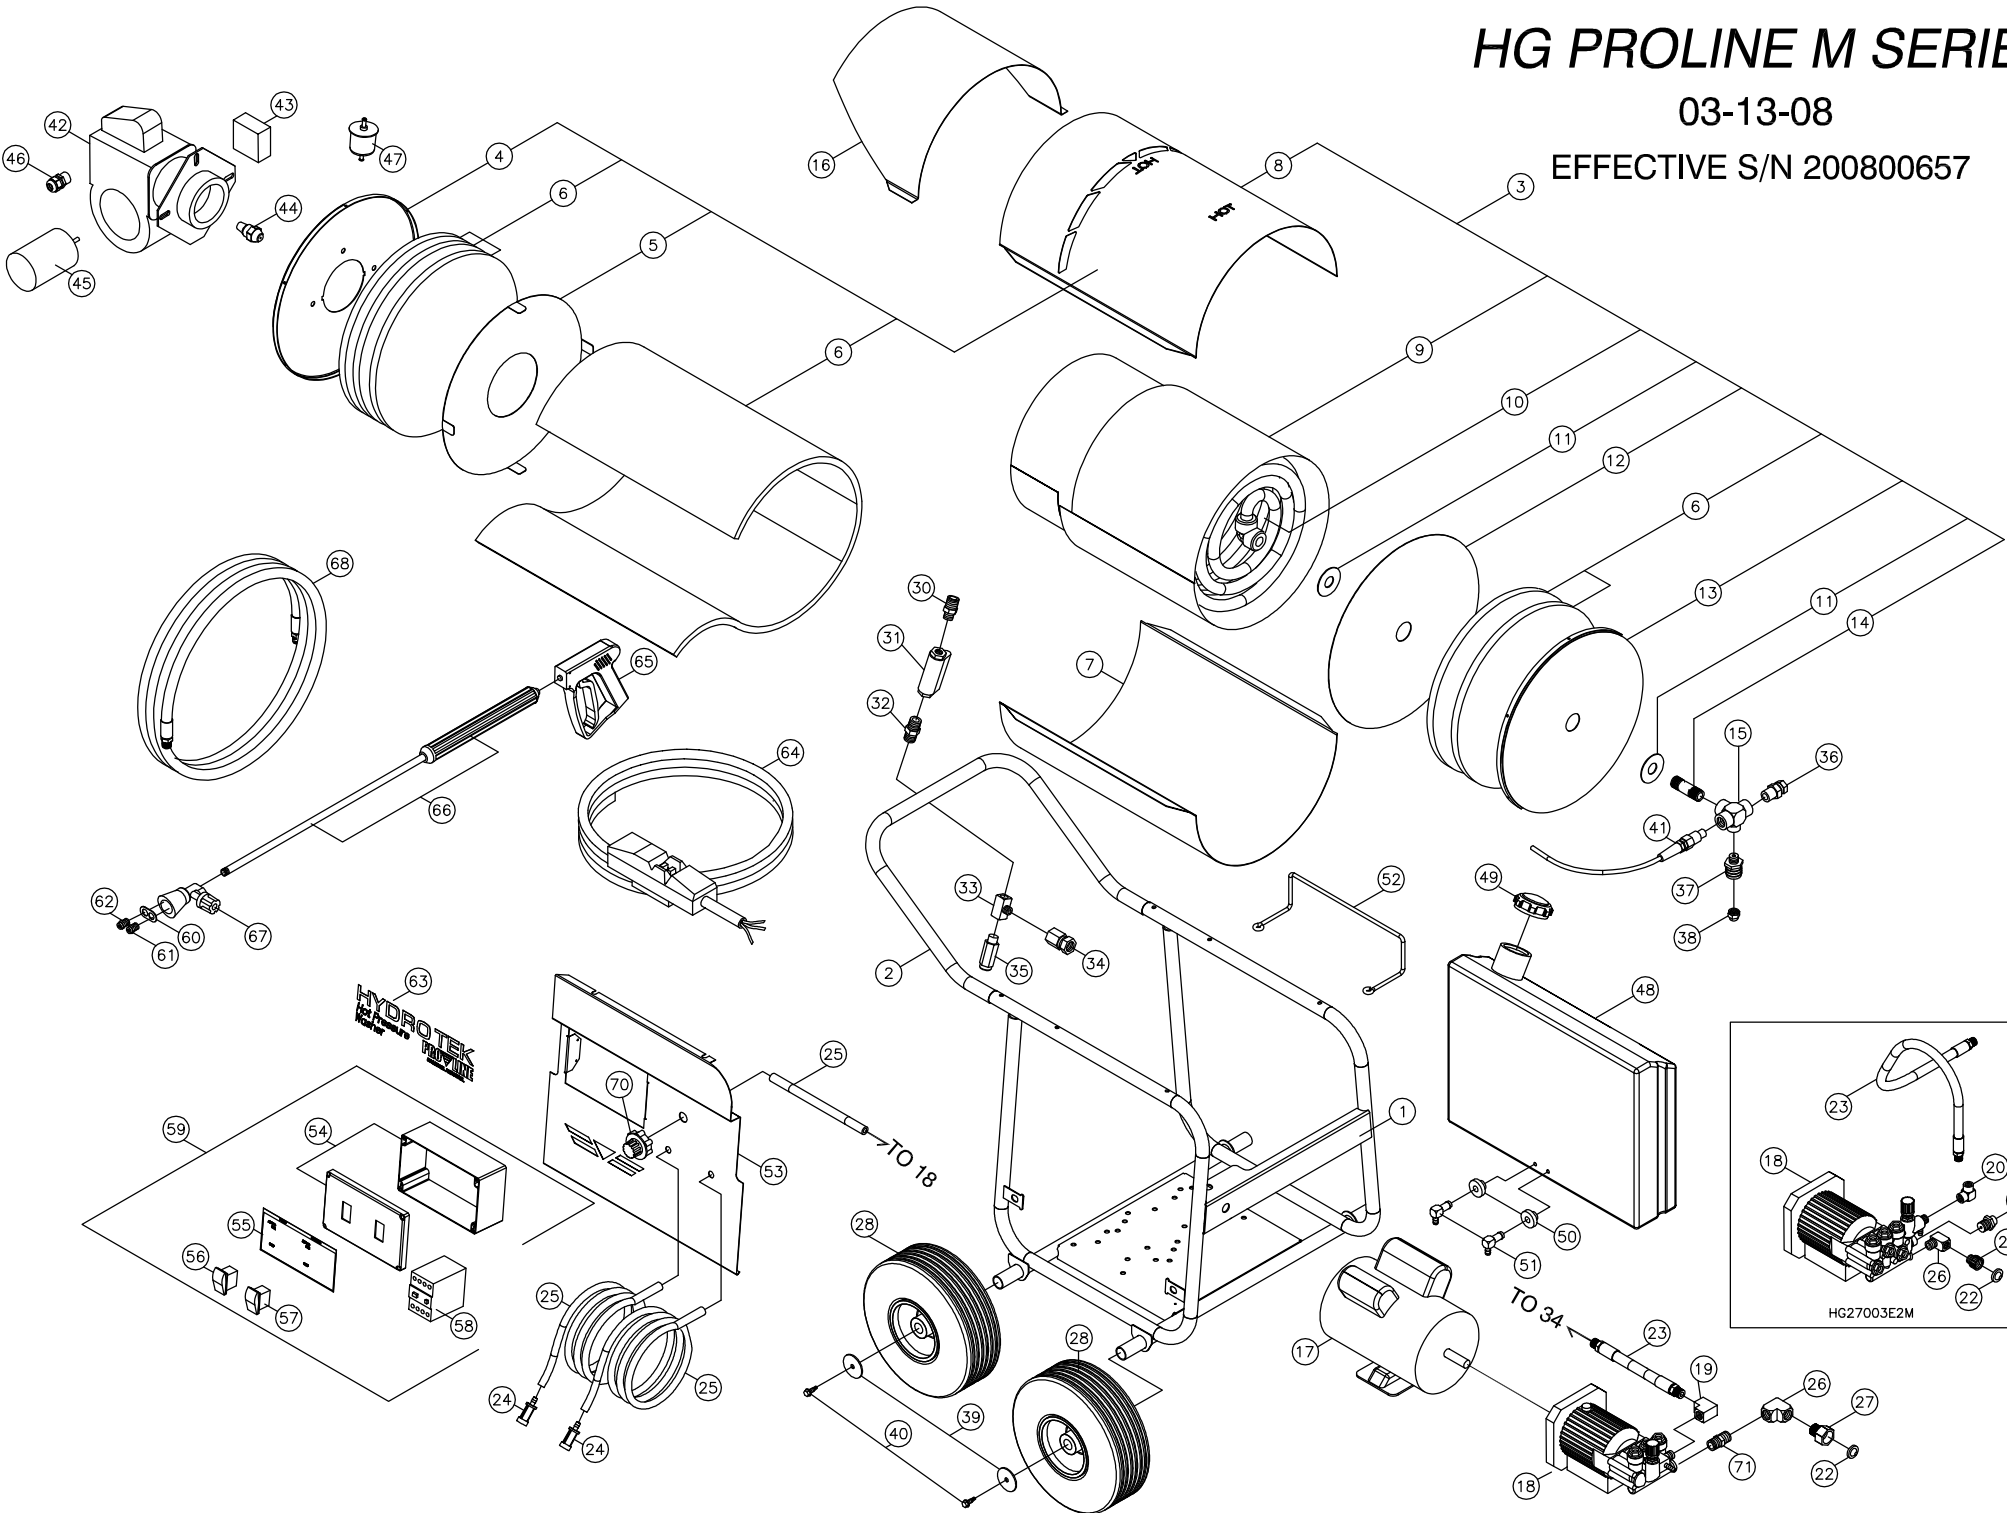

HG PROLINE M SERIES

03-13-08

EFFECTIVE S/N 200800657

HG PROLINE M SERIES PARTS LIST

1	HHG08	FRAME HG M SERIES (2006) STAINLESS	ALL
2	HHG05	HANDLE SSTEEL HG FRAME	ALL
3	BC226	COIL,ASSEMBLY SINGLE PASS 1 PK SCH 80	HG15015E1M,HG27003E2M
4	B0004	HG COIL HEAD 4in ID x 14in ASM	ALL
5	BN105	DISC RETAINER 12.25" OD W/4.375 HOLE	ALL
6	BN053	INSUL BLKT 50SQ' 1/2 x 24 8# 25'	ALL
7	B0098	COIL WRAP HG BOTTOM	ALL
8	B0094	COIL WRAP-TOP HG15015E1H	HG15015E1M,HG27003E2M
9	BC140	COIL 1 PK 14" SCH 80 SINGLE PASS	HG15015E1M,HG27003E2M
	B0093	INNER WRAP HG15015E1H	HG15015E1M,HG27003E2M
10	BC140	COIL, HOT 2 GO 1PK SCH 80	ALL
11	FW225	WASHER 2.25" OD16 GA STAINLESS STEEL	ALL
12	BN127	DISC RETAINER 13.20" OD W/1.30" HOLE	ALL
13	B0003	HG COIL CAP 1 3/8" ID x 14.00"	ALL
14	BC820	BURNER NIPPLE 1/2" x 2.00" SCH 80 BLK PIPE	HG15015E1M,HG27003E2M
15	DE08S	TEE 1/2" SPECIAL 3/8" TAP	ALL
16	HHG57	HG/HPG BURNER RAIN GUARD	ALL
17	ME202	MOTOR 1.5 HP 120V 1PH 1725RPM	HG15015E1M
	ME504	MOTOR 5HP 208/230v 1PH 3450RPM	HG27003E2M
18	PH322	PUMP 3 @ 2000 SHAFT 5/8 ELECTRIC	HG15015E1M
	PC257	PUMP 2.5 @ 2700, AXIAL 3/4 ELE	HG27003E2M
19	D5066	ELL 3/8" BRASS	HG15015E1M
20	DC066	ELL 3/8" STEEL	HG27003E2M
21	D008M	GARDEN HA 1/2" NPT MALE	ALL
22	D0021	SCREN WASHER GARDEN HA	ALL
23	DH200	HOSE 3/8 x 20 4000PSI	HG15015E1M
	DH026	HOSE 3/8 x 26.5 5000PSI	HG27003E2M
24	VF042	STRAINER CHEM (NO CHECK)	ALL
25	DHB04	TUBING; CLEAR BRADED; 1/4"	ALL
26	D5088	ELL 1/2" BRASS	HG15015E1M
	D5588	STREET ELL 1/2" BRASS	HG27003E2M
27	D008M	GARDEN HA 1/2" NPT MALE	ALL
28	HT104	TIRE & WHEEL 4 x 10 3/4 BORE G	ALL
29	UPT45	THERM DUMP VALVE 145f 3/8" MPT*	HG27003E2M
30	DB507	NIPPLE 3.8" x 1/2" STEEL	ALL
31	VS005	FLOW SWITCH 8 @ 4200 ST5	ALL
32	D2066	NIPPLE 3/8" BRASS	HG15015E1M
	DB506	NIPPLE 3/8" STEEL	HG27003E2M
33	D6566	BRANCH TEE 3/8" BRASS	HG15015E1M
	DEB66	BRANCH TEE 3/8" STEEL	HG27003E2M
34	DE867	SWIVEL 3/8"FP x 3/8"FPS	ALL
35	UP120	PRESSURE RELIEF 2000PSI ORANGE	HG15015E1M
	UP137	PRESSUR RELIEF 3700psi BLACK	HG27003E2M
36	DE568	SWIVEL 3/8"F x 1/2"M STEEL	ALL
37	UPB05	ADAPTER FITTING-BURST-DISC***	ALL
38	UPB80	BUST DISC 8000psi TORQUE 32-4	ALL
39	FWS07	WASHER 1/4" x 1 1/2"od STAINLESS	ALL
40	FB425	TEK SCREW 1/4" x 1 1/2" ZINC PLATED	ALL
41	ECH45	HEAT SWITCH 245F (1/2" NPT) WIT	ALL
42	BU605	BURNER ; BECKET 115V	HG15015E1M
	BU602	BURNER; BECKET SM 230v	HG27003E2M
43	BPA10	FUEL PUMP MOD A2VA-7116	ALL
44	BZ101	FUEL NOZZLE 1.0 90W	HG15015E1M
	BZ152	FUEL NOZZLE 1.5 90A	HG27003E2M
45	BM556	BURNER MOTOR 115v HG	HG15015E1M
	BM562	BURNER MOTOR 220v BECKET	HG27003E2M
46	EWC08	STRAIN RELIEF 1/2" HEYCO	ALL
47	BF015	FUEL FILTER; INLINE	ALL
48	WT037	FUEL TANK 4 GAL DIESEL BLACK	ALL
49	WT080	FUEL CAP; DIESEL	ALL