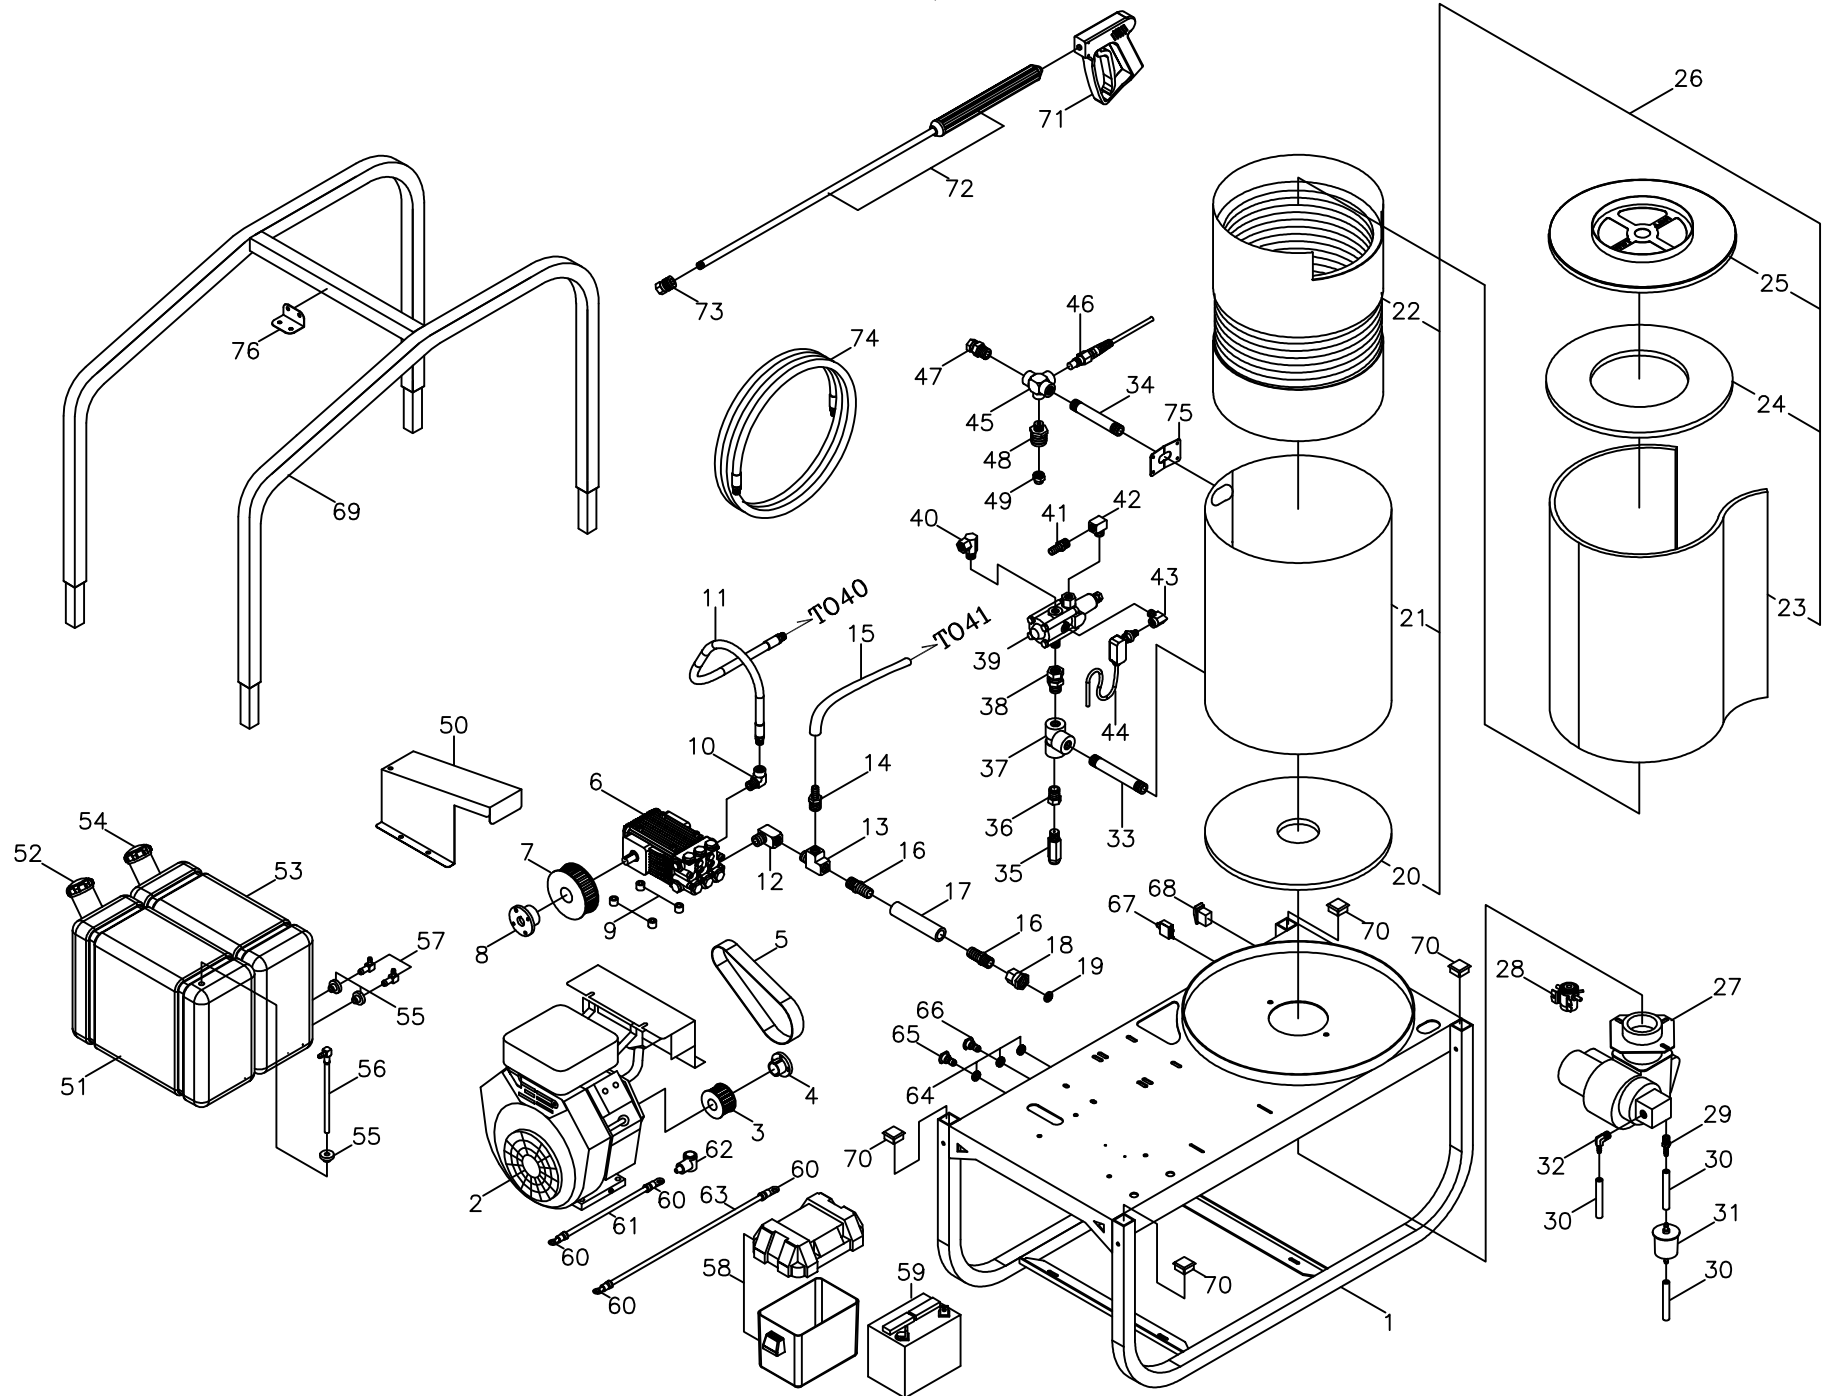

SK30005 VH

04-29-08

EFFECTIVE S/N 200800990

SK30005VH PARTS LIST

1	HSK00	FRAME SK POWDER COATED	ALL
2	MS150	ENGINE GAS VANGUARD E/S W	ALL
3	KHG16	GEARBELT PULLEY 16 x 1.50	ALL
4	KSG16	BUSHING G1 x 1	ALL
5	KSG27	GEARBELT 270 x 1.50	ALL
6	PH406	PUMP 4@4000 &4.8@3000 LEFT HANDED	ALL
7	KHH30	GEARBELT PULLEY 30 x 1.50	ALL
8	KSH19	BUSHING H24MM	ALL
9	HSS21	PUMP SPACER 1/2L x 5/8OD	ALL
10	DC568	STREET ELL 3/8 STEEL	ALL
11	DH002	HOSE 3/8" x 14in 5000 PSI	ALL
12	D5588	STREET ELL 1/2" BRASS*	ALL
13	D6588	STREET TEE 1/2" BRASS*	ALL
14	D8088	HOSE BARB 1/2" BRASS*	ALL
15	DHC80	HOSE, 1/2" LO PRESSURE BLACK	ALL
16	D8128	HOSE BARB 3/4H x 1/2P BRASS	ALL
17	DHL12	HOSE; 3/4" BLACK INLET 200 PSI	ALL
18	D008F	GARDEN H A 1/2 NPT FEM	ALL
19	D0021	SCREEN WASHER GARDEN H A	ALL
20	BN053	INSULATION BLANKET DISK BURNER END	ALL
21	B2349	COIL WRAP SK/SR/ST40004	ALL
22	BC480	COIL; 4PK SCH 80 18"	ALL
23	BN053	INSUL BLKT 50SQ' 1/2 x 24 8#25	ALL
24	BN053	INSULATION BLANKET DISC EXHAUST END	ALL
25	B0030	COIL CAP 18" VERT. FLAT	ALL
26	BC48V	COIL ASM 4PK 18in SCH 80 SK/SR/ST40004	ALL
27	BU013	BURNER; BECKET 12V W/SUPPORT	ALL
28	ECC07	RELAY; BURNER 12V DC (CAN TYPE)	ALL
29	D8044	HOSE BARB; 1/4" BRASS .312 t	ALL
30	DHP08	HOSE; 1/4" FUEL 50PSI FLEXIBLE	ALL
31	BF015	FUEL FILTER; INLINE	ALL
32	D8040	HOSE BARB; 1/4" 90 ELBOW*	ALL
33	BC860	BURNER NIPPLE 1/2" x 6" SCH80	ALL
34	BC865	BURNER NIPPLE 1/2" x 6 1/2" SCH80	ALL
35	UP137	PRESSURE RELIEF 3700psi BLACK	ALL
36	DA086	BUSHING 1/2 x 3/8 STEEL	ALL
37	DE088	TEE 1/2 STEEL A105 FORGED	ALL
38	DE568	SWIVEL 3/8F x 1/2M STEEL	ALL
39	UU371	UNLOADER 3-5 @ 3500 K7-1	ALL
40	DE866	SWIVEL 3/8F x 3/8M 90 BRAZED!!	ALL
41	D8068	HOSE BARB 1/2H x 3/8P BRASS*	ALL
42	D5566	STREET ELL 3/8" BRASS*	ALL
43	DC043	STREET ELL 1/4" STEEL	ALL
44	VS030	PRESSURE SWITCH 4000 1/4" PR16	ALL
45	DE08S	TEE 1/2in-SPECIAL 3/8 TAP	ALL